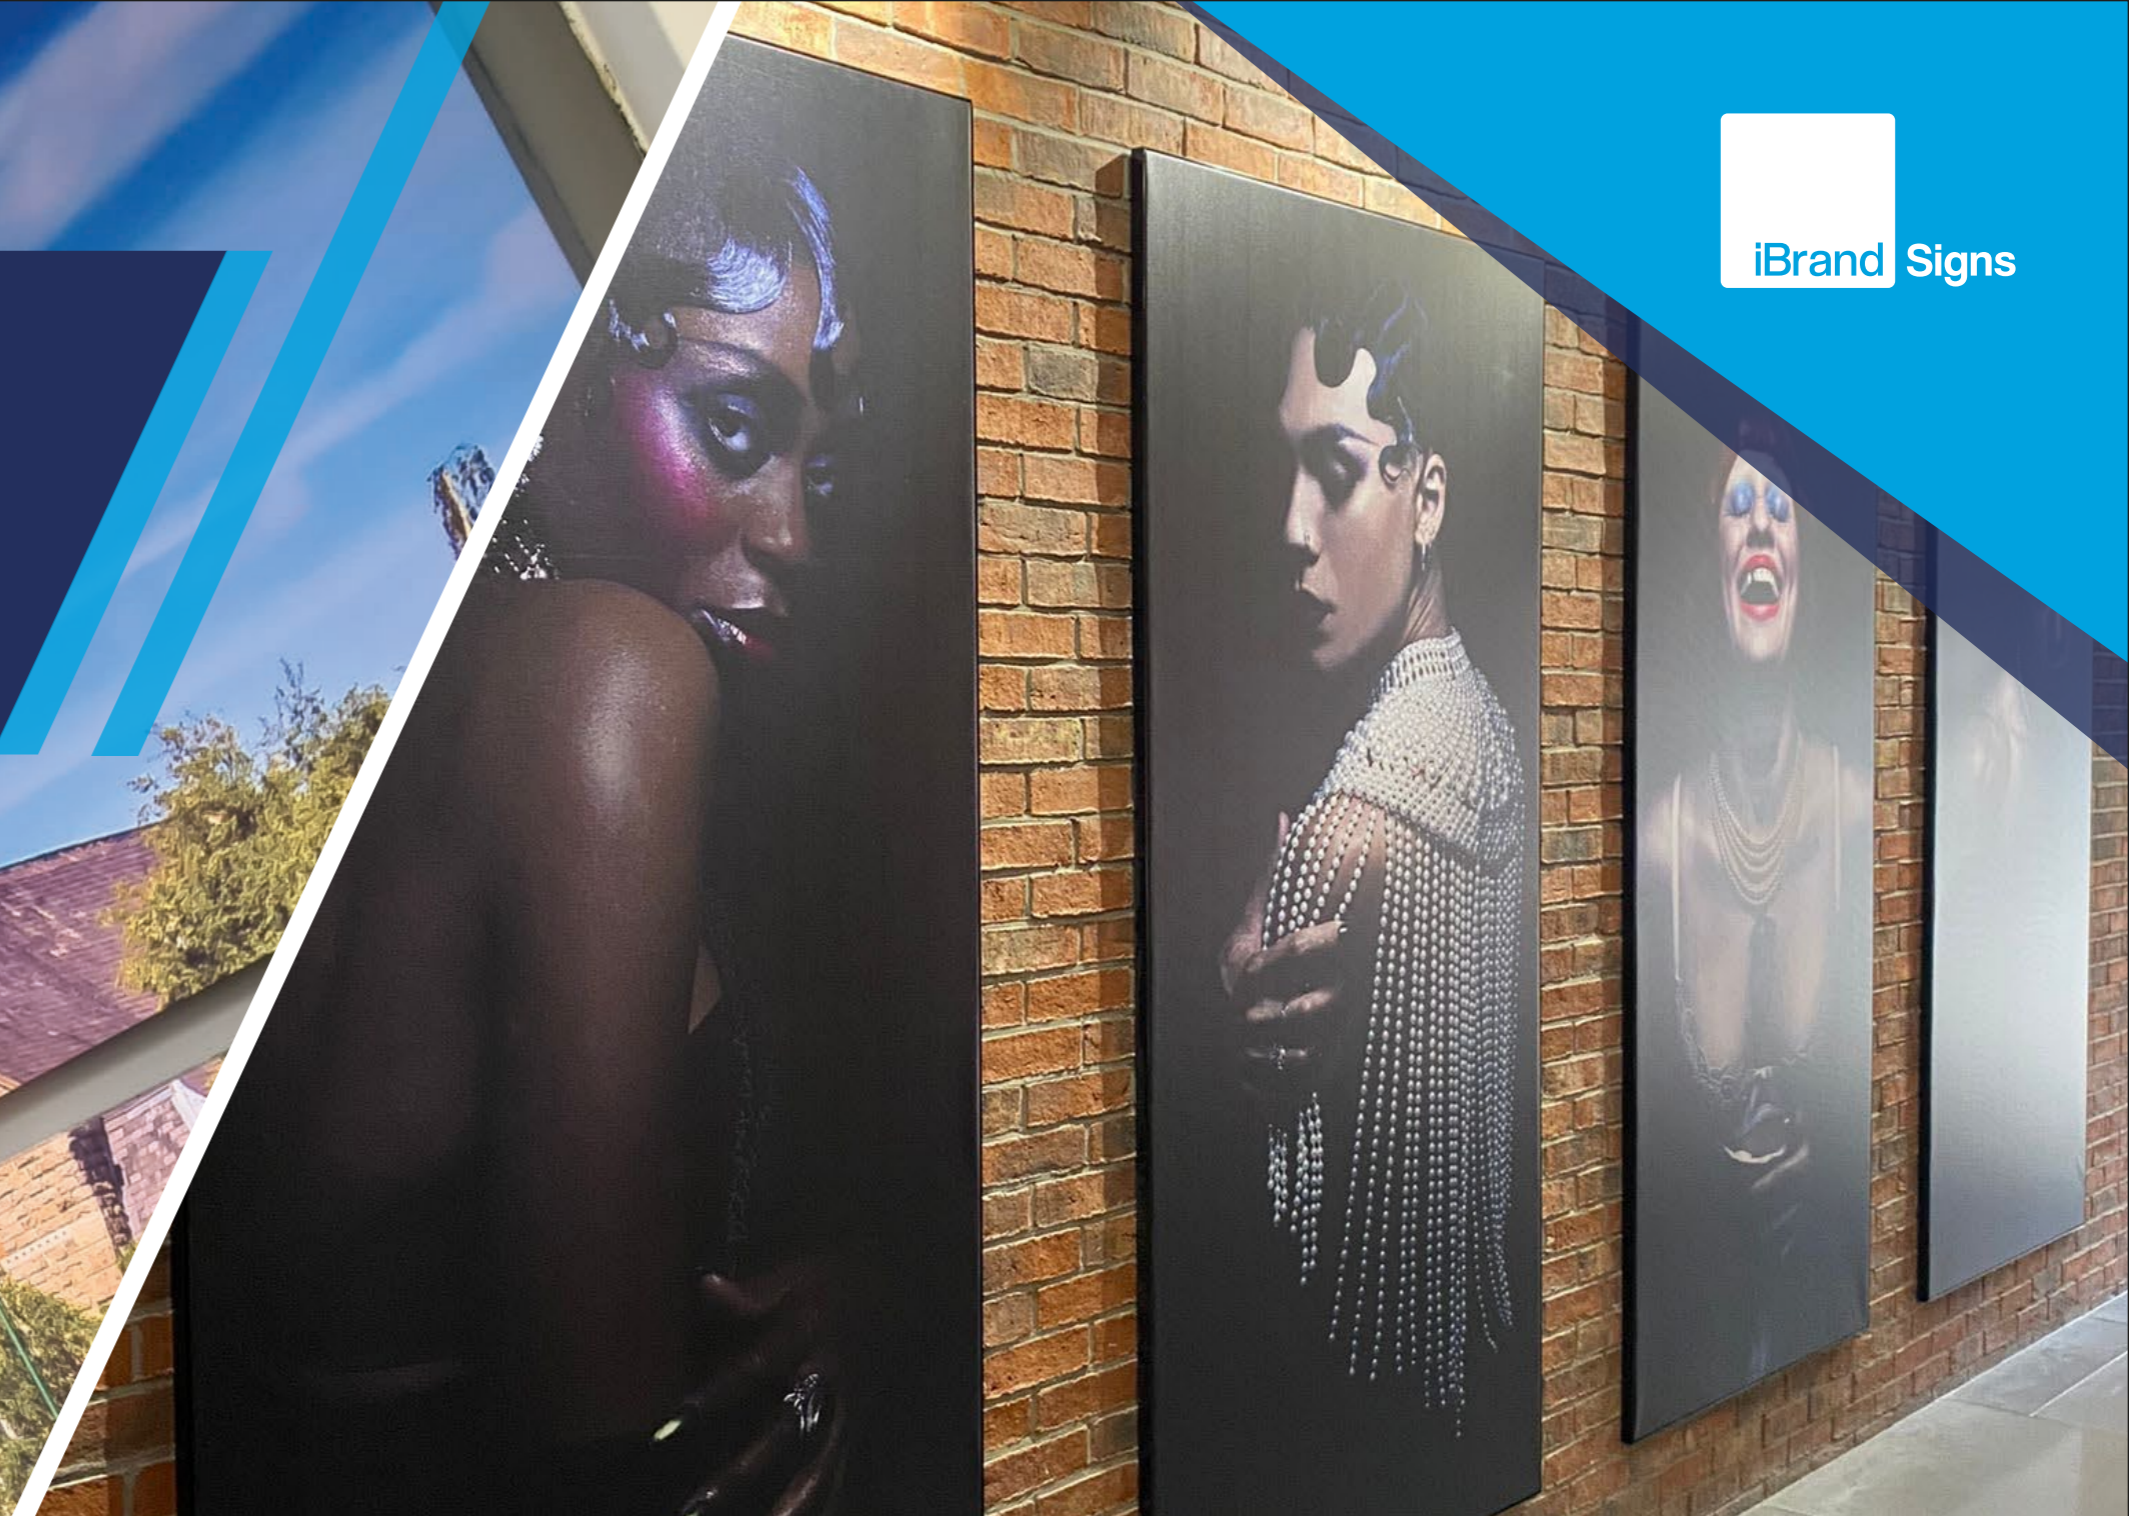

WALL GRAPHICS

ACRYLIC SIGNAGE

MODERN SIGNAGE

Reverse printed acrylic signs mounted on chrome wall studs are an effective addition to any environment. Whether showcasing your business or a way-finding solution, acrylic signs are a modern option for your office space.

FABRIC SIGNAGE

BRIGHTEN UP THE WORK ENVIRONMENT

Fabric framed signs are one of the most impressive and effective ways of adding some colour to your workspace. Available non-illuminated or illuminated in any size and interchangeable, could your space benefit from fabric signage?